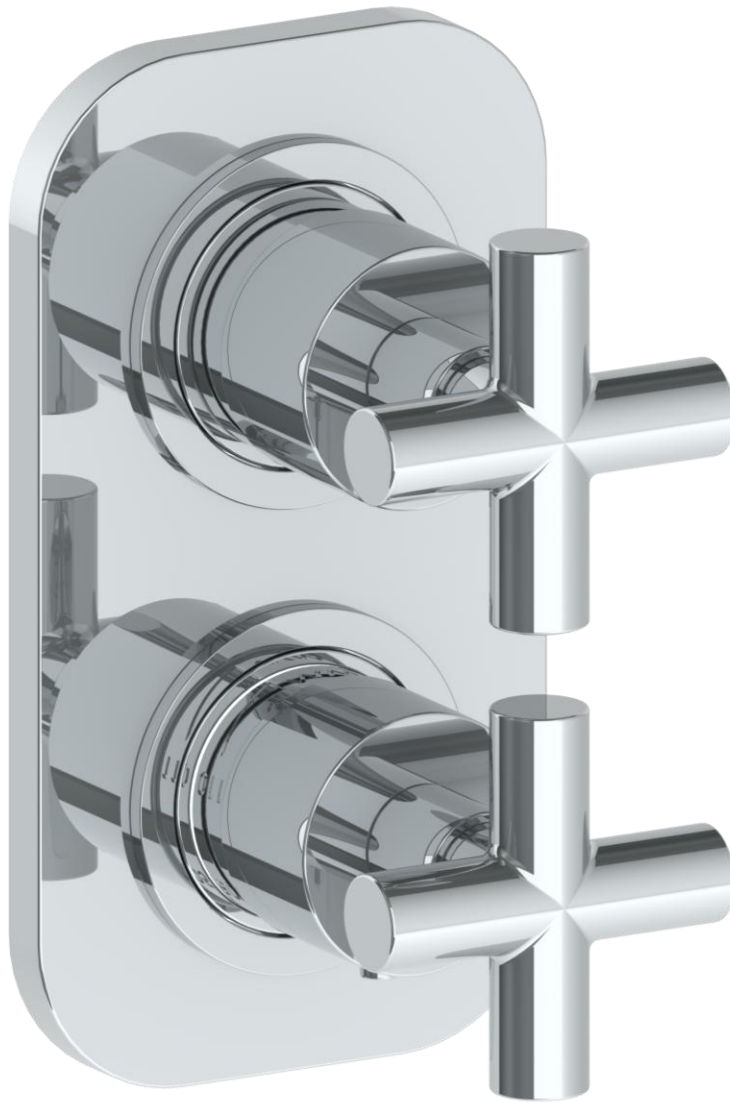

**23-T25-L9**

Trim Kit Only for Miniature Thermostatic Valve with Built-In Control  
Requires SS-TH60, SS-TH70 or SS-TH80 concealed rough

**WATERMARK DESIGNS 5/20/2019**

350 Dewitt Ave Brooklyn NY 11207 USA T 718 257 2800 F 718 257 2144 info@watermark-designs.com