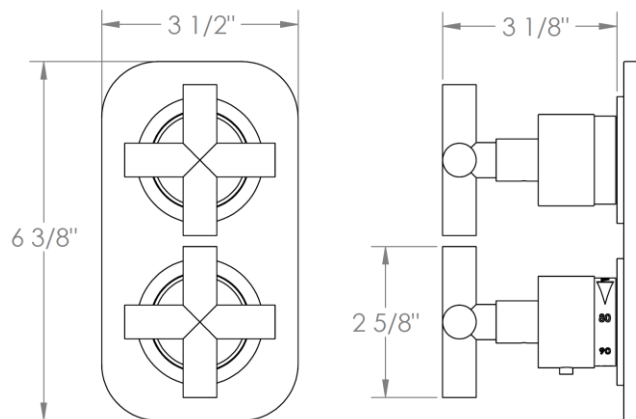

**23-T25-L9**

Trim Kit Only for Miniature Thermostatic Valve with Built-In Control  
Requires SS-TH60, SS-TH70 or SS-TH80 concealed rough

**WATERMARK DESIGNS 5/20/2019**

350 Dewitt Ave Brooklyn NY 11207 USA T 718 257 2800 F 718 257 2144 info@watermark-designs.com