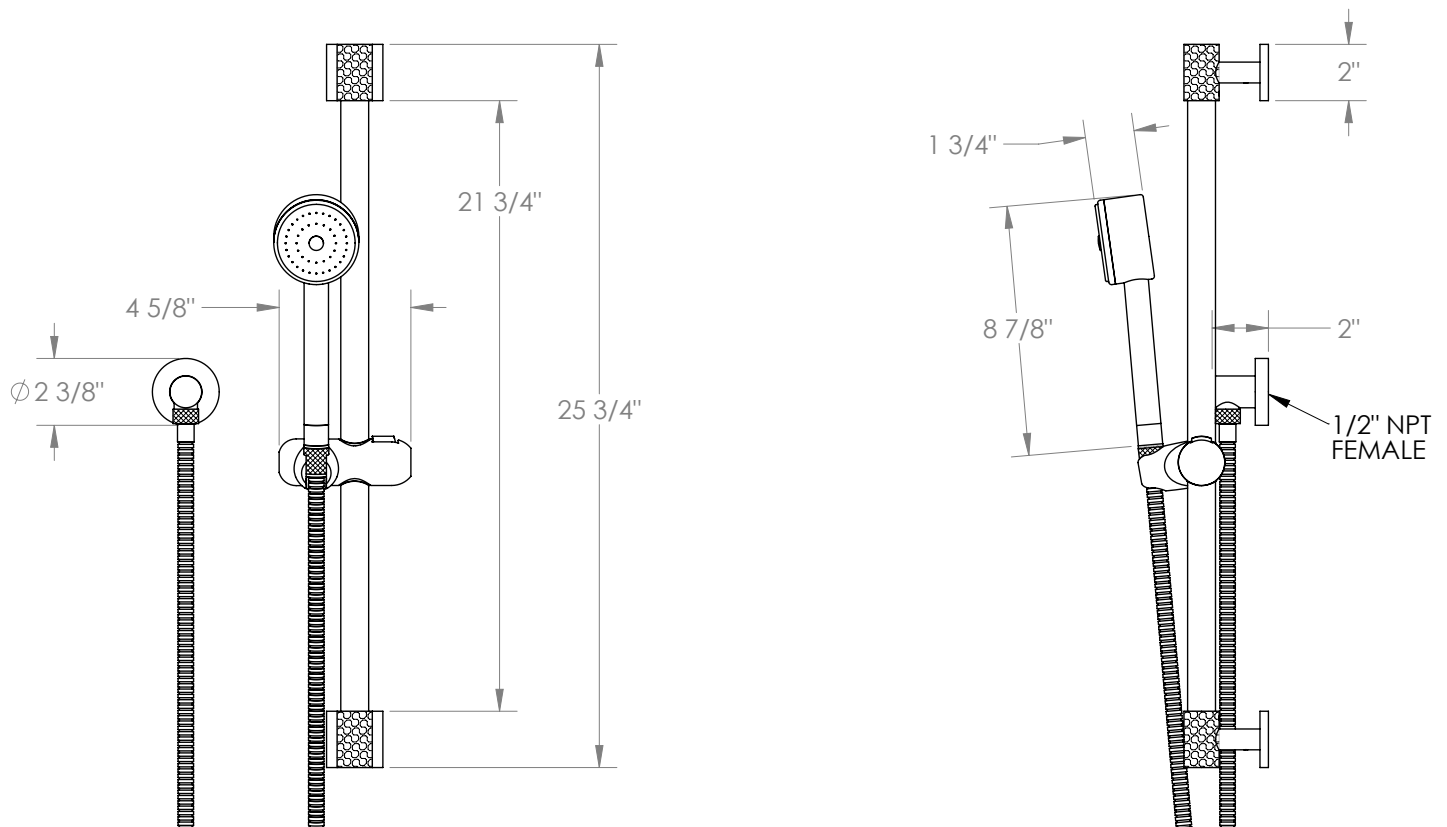

## Sense 27-HSPB2

Positioning Bar Shower Kit with Hand Shower

- Handshower Flow Rate: 1.75 GPM
- Slide bar features an adjustable shower holder that can be set along length of bar and can be set at angle up to 45°
- Hose Length: 69"
- Includes two backflow preventers- one in the hand shower and one in the wall elbow

Includes The Following Components:

- Shower Positioning Bar: 27-6524
- Hand Shower: SH-LFT30
- Wall Elbow: ELB-TIT2
- Shower Hose: DS-4079

Available in all finishes shown on the [Watermark Designs website](https://www.watermark-designs.com)

Meets the applicable requirements of ASME A112.18.1-2005/CSA B125.1-05, entitled "Plumbing Supply Fittings".

Watermark Designs reserves the right to make revisions without notice to produce specifications. All product dimensions are nominal.