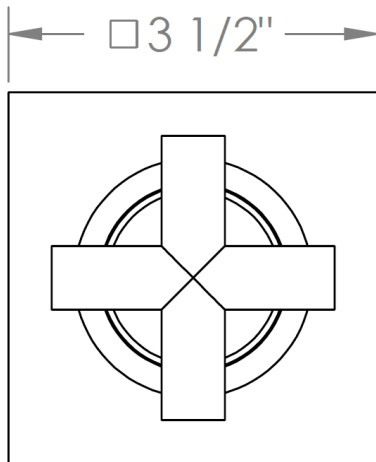

**27-T15-CL15**

Trim Kit Only for Miniature Thermostatic Valve  
Requires SS-TH500 concealed rough

**WATERMARK DESIGNS 1/21/2019**