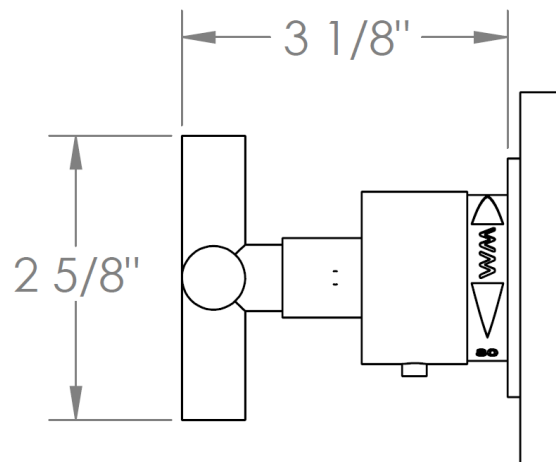

**27-T15-CL15**

Trim Kit Only for Miniature Thermostatic Valve  
Requires SS-TH500 concealed rough

**WATERMARK DESIGNS 1/21/2019**