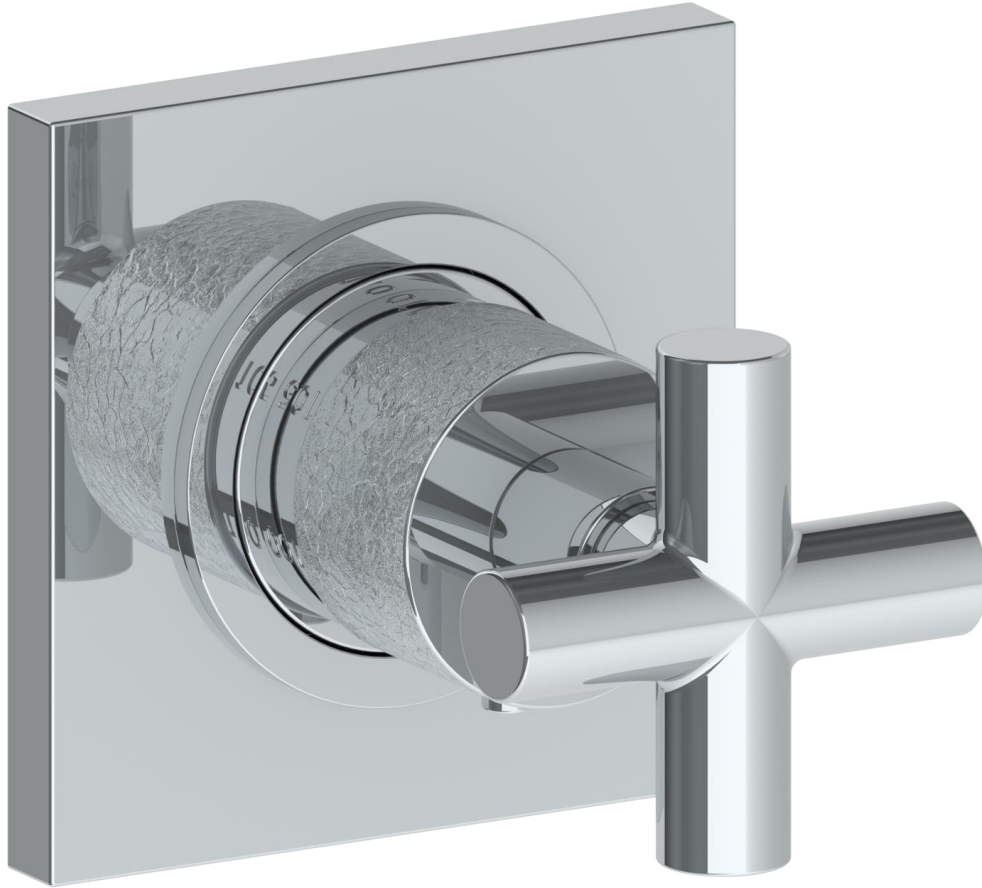

**27-T15-CL15**

Trim Kit Only for Miniature Thermostatic Valve  
Requires SS-TH500 concealed rough

**WATERMARK DESIGNS 1/21/2019**