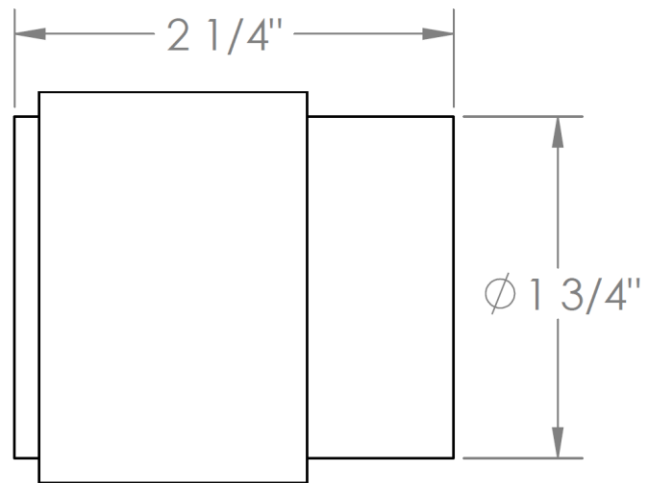

**27-WTR-CL16**

Wall Mounted Shower Trim

Includes Alignment Kit

Requires SS-TS200-C, SS-TS200-H, SS-TS150-C, SS-TS150-H,  
SS-WD2, SS-WD3, SS-VCWD2 or SS-VCWD3 concealed rough

**WATERMARK DESIGNS 12/14/2018**