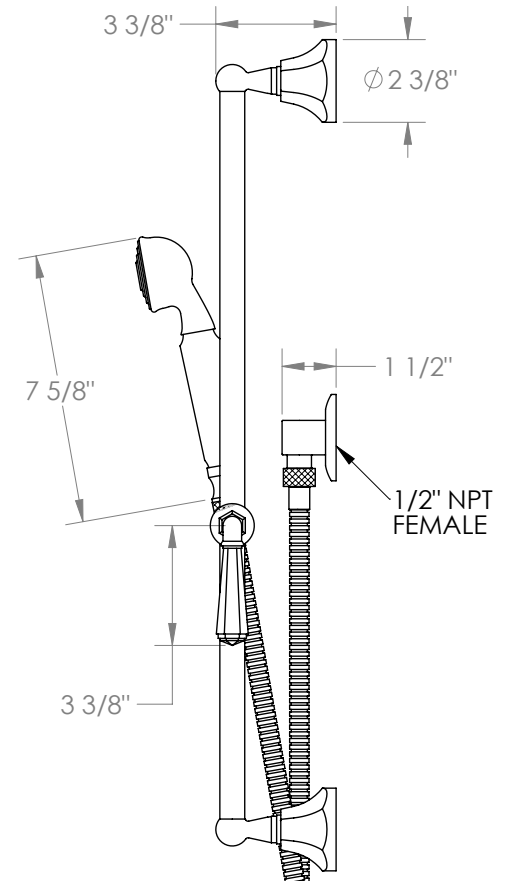

WATERMARK

BROOKLYN, NEW YORK

Gramercy 312-HSPB1-Y

Positioning Bar Shower Kit with Hand Shower

- Handshower Flow Rate: 1.75 GPM
- Slide bar features an adjustable shower holder that can be set along length of bar and can be set at angle up to 45°
- Hose Length: 69"
- Includes two backflow preventers- one in the hand shower and one in the wall elbow

Includes The Following Components:

- Shower Positioning Bar: 312-6524
- Hand Shower: SH-S525A
- Wall Elbow: ELB-6001
- Shower Hose: DS-4079

Available in all finishes shown on the [Watermark Designs website](https://www.watermark-designs.com)

Meets the applicable requirements of ASME A112.18.1-2005/CSA B125.1-05, entitled "Plumbing Supply Fittings".

Watermark Designs reserves the right to make revisions without notice to produce specifications. All product dimensions are nominal.