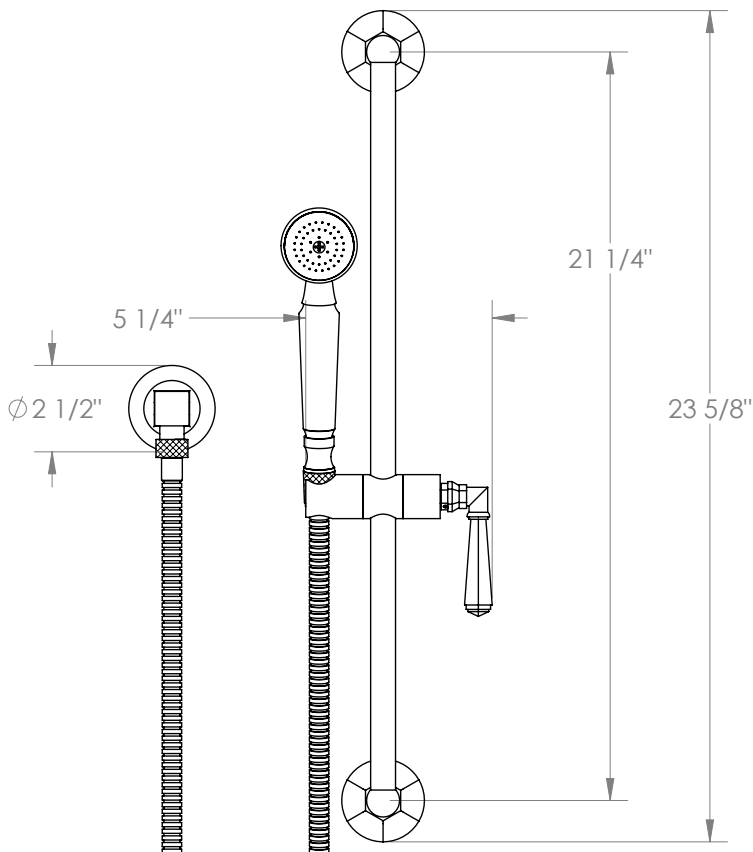

WATERMARK

BROOKLYN, NEW YORK

Gramercy 312-HSPB1-Y

Positioning Bar Shower Kit with Hand Shower

- Handshower Flow Rate: 1.75 GPM
- Slide bar features an adjustable shower holder that can be set along length of bar and can be set at angle up to 45°
- Hose Length: 69"
- Includes two backflow preventers- one in the hand shower and one in the wall elbow

Includes The Following Components:

- Shower Positioning Bar: 312-6524
- Hand Shower: SH-S525A
- Wall Elbow: ELB-6001
- Shower Hose: DS-4079

Available in all finishes shown on the [Watermark Designs website](https://www.watermark-designs.com)

Meets the applicable requirements of ASME A112.18.1-2005/CSA B125.1-05, entitled "Plumbing Supply Fittings".

Watermark Designs reserves the right to make revisions without notice to produce specifications. All product dimensions are nominal.