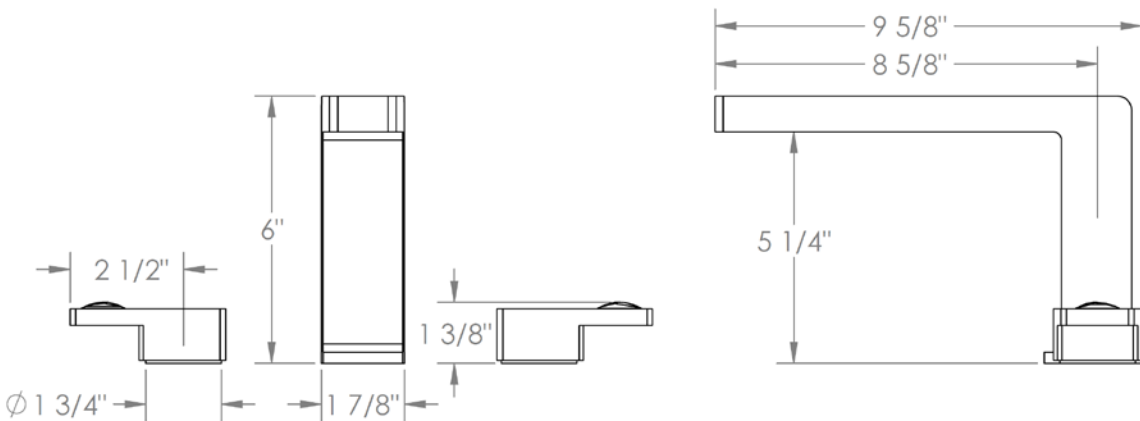

35-8-ED3

Deck Mounted 3 Hole Bath Set

Meets the applicable requirements of ASME A112.18.1-2005/CSA B125.1-05, entitled "Plumbing Supply Fittings"

WATERMARK DESIGNS 2/27/2018

350 Dewitt Ave Brooklyn NY 11207 USA T 718 257 2800 F 718 257 2144 info@watermark-designs.com