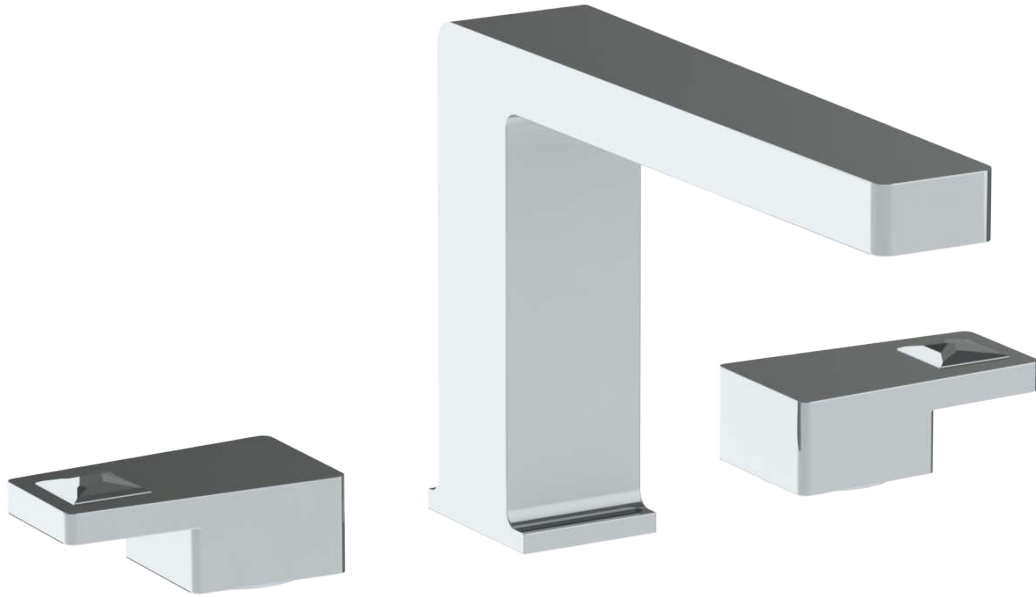

35-8-ED3

Deck Mounted 3 Hole Bath Set

Meets the applicable requirements of ASME A112.18.1-2005/CSA B125.1-05, entitled "Plumbing Supply Fittings"

WATERMARK DESIGNS 2/27/2018

350 Dewitt Ave Brooklyn NY 11207 USA T 718 257 2800 F 718 257 2144 info@watermark-designs.com