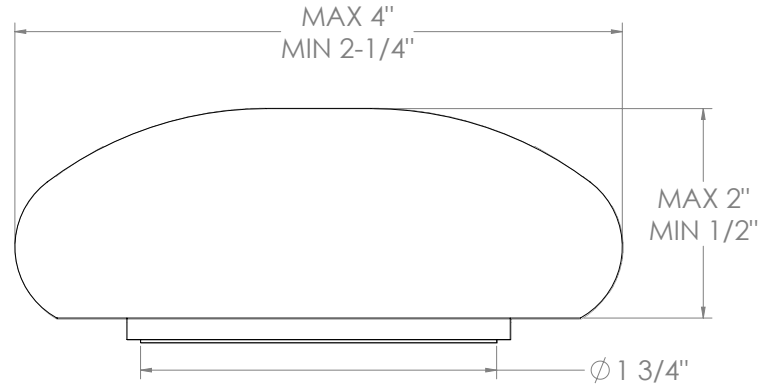

WATERMARK

BROOKLYN, NEW YORK

Zen 36-7.1G-BL1

Deck Mounted, Two Handle, Gooseneck Faucet
with Side Spray

- Side Spray Hose Length: 50" (Final Length May Vary)
- Fits Deck Up To 1-3/4" Thick
- Recommended Mounting Hole: 1-3/8"
- All Lead-Free Brass Construction
- Flow Rate: 1.75 GPM
- 1/4 Turn Ceramic Cartridge
- 360° Rotating Spout
- Professional Installation Required

WATERMARK

BROOKLYN, NEW YORK

Rock Handles:

Harvest Dark (HD)

Harvest Light (HL)

Mountain Morning (MM)

Winter Morning (WM)

NOTE: Each rock handle is a natural stone handpicked from the pristine shores of the Great Lakes. Each one is unique and will not be identical to another, though we try to pair the most similar ones. The dimensions shown here are only to be used as a guide.