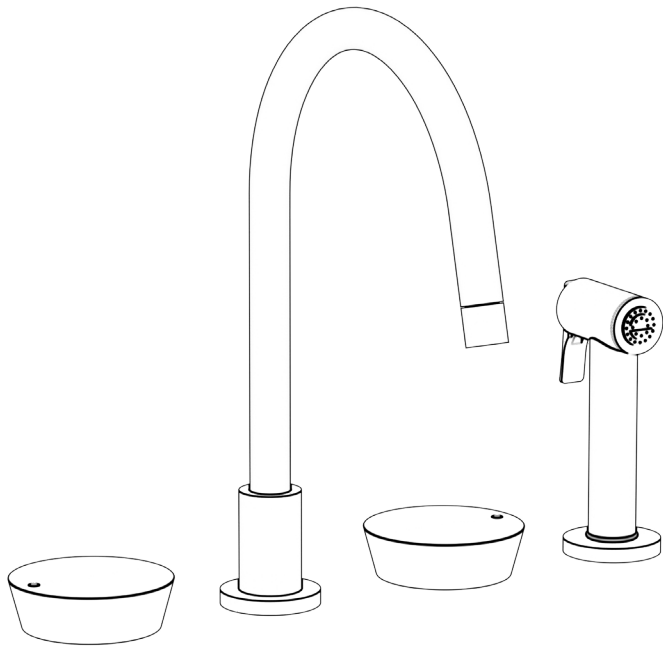

WATERMARK

BROOKLYN, NEW YORK

Zen 36-7.1G-BL1

Deck Mounted, Two Handle, Gooseneck Faucet
with Side Spray

- Side Spray Hose Length: 50" (Final Length May Vary)
- Fits Deck Up To 1-3/4" Thick
- Recommended Mounting Hole: 1-3/8"
- All Lead-Free Brass Construction
- Flow Rate: 1.75 GPM
- 1/4 Turn Ceramic Cartridge
- 360° Rotating Spout
- Professional Installation Required

Available in all finishes shown on the [Watermark Designs website](https://www.watermark-designs.com)

Meets the applicable requirements of ASME A112.18.1-2005/CSA B125.1-05, entitled "Plumbing Supply Fittings".

WATERMARK

BROOKLYN, NEW YORK

Rock Handles:

Harvest Dark (HD)

Harvest Light (HL)

Mountain Morning (MM)

Winter Morning (WM)

NOTE: Each rock handle is a natural stone handpicked from the pristine shores of the Great Lakes. Each one is unique and will not be identical to another, though we try to pair the most similar ones. The dimensions shown here are only to be used as a guide.

Stone Handles:

Carrara Marble (CM)

Honey Onyx (HO)

Ice White (IW)

Nero Marquina (NM)

Metal Handles:

Sky (BL1)