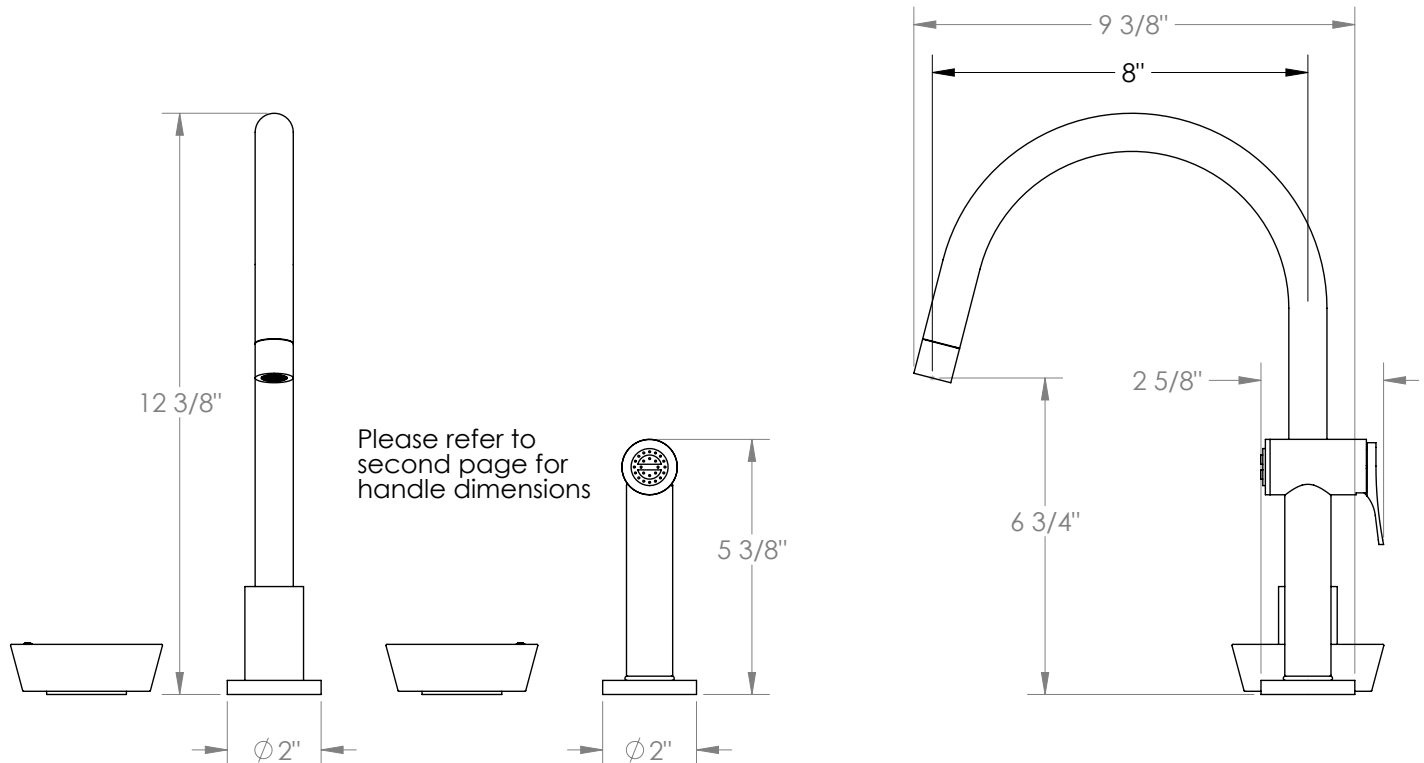

WATERMARK

BROOKLYN, NEW YORK

Zen 36-7.1G-BL1

Deck Mounted, Two Handle, Gooseneck Faucet
with Side Spray

- Side Spray Hose Length: 50" (Final Length May Vary)
- Fits Deck Up To 1-3/4" Thick
- Recommended Mounting Hole: 1-3/8"
- All Lead-Free Brass Construction
- Flow Rate: 1.75 GPM
- 1/4 Turn Ceramic Cartridge
- 360° Rotating Spout
- Professional Installation Required

Available in all finishes shown on the [Watermark Designs website](https://www.watermark-designs.com)

Meets the applicable requirements of ASME A112.18.1-2005/CSA B125.1-05, entitled "Plumbing Supply Fittings".