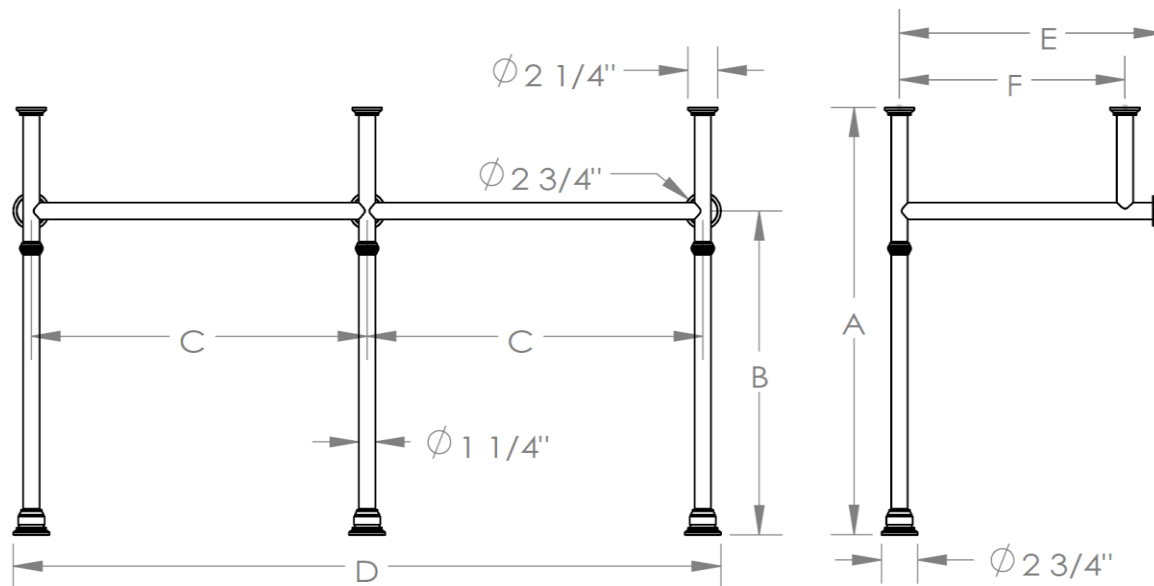

CON__-TRNST

Double Console Legs - Transitional
Stone/ Marble/ Glass/ Wood Top

Model No.	A	B	C	D	E	F
CON60-TRNST	32"	24 1/4"	25 1/2"	53 3/4"	20"	17 1/8"
CON72-TRNST	32"	24 1/4"	31 1/2"	65 3/4"	20"	17 1/8"