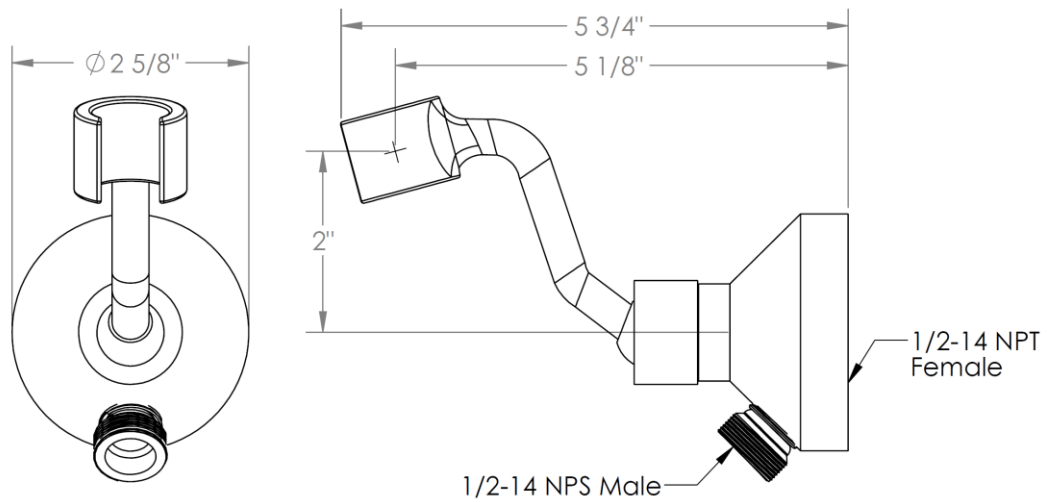

ELB-9001

Wall Elbow with Hook

Connection Types: 1/2" NPS Male x 1/2" NPT Female

Meets the applicable requirements of ASME A112.18.1-2005/CSA B125.1-05, entitled "Plumbing Supply Fittings"

WATERMARK DESIGNS 10/8/2018