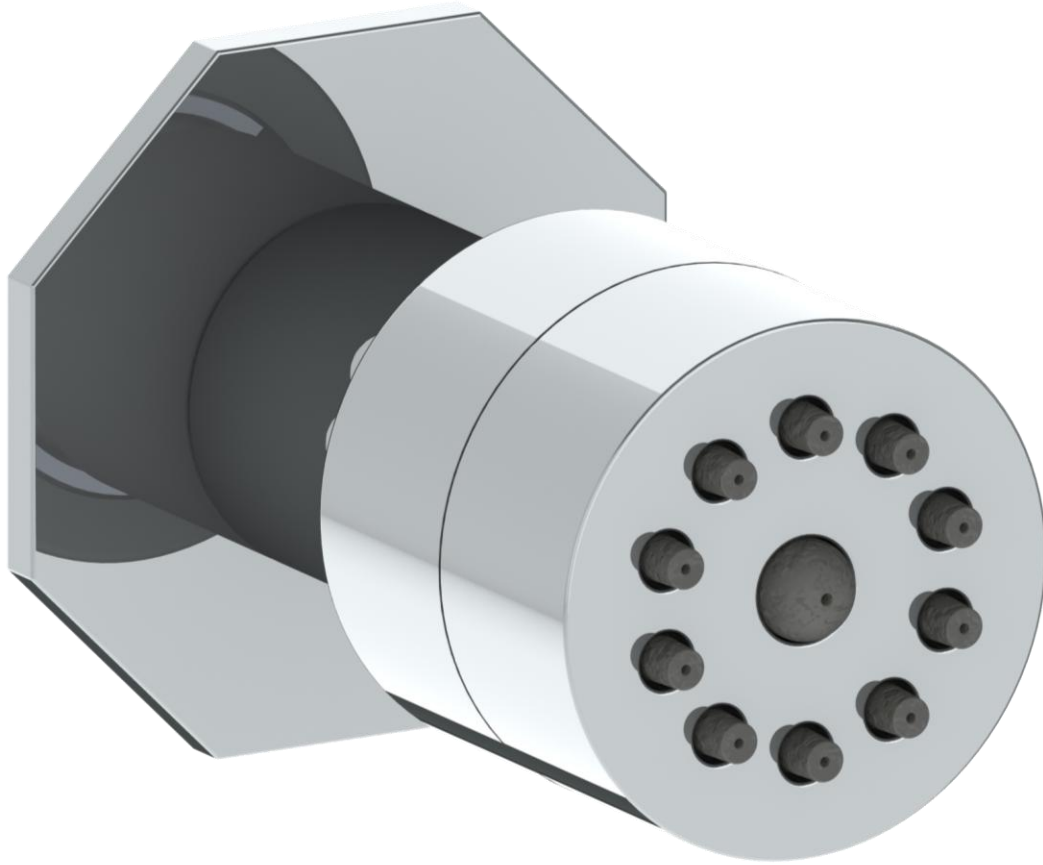

SS-BS400BS

Easy Clean Body Spray

Supply Connection Type: 1/2" NPT Female

Meets the applicable requirements of ASME A112.18.1-2005/CSA B125.1-05, entitled "Plumbing Supply Fittings"

WATERMARK DESIGNS 3/14/2019