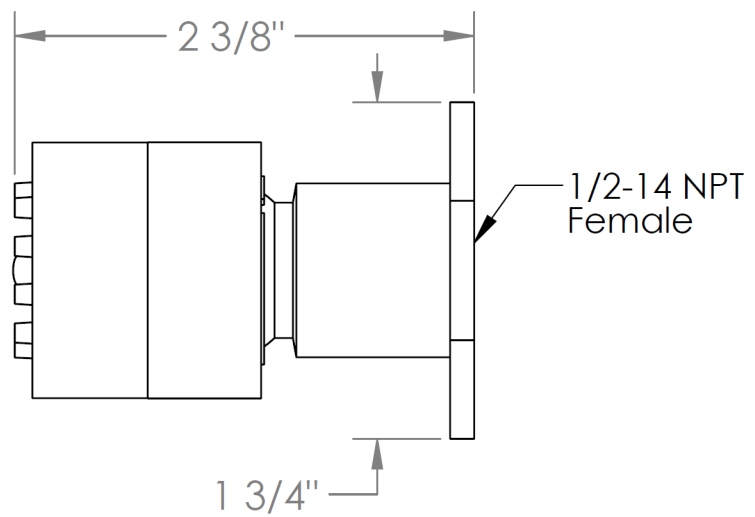

SS-BS400BS

Easy Clean Body Spray

Supply Connection Type: 1/2" NPT Female

Meets the applicable requirements of ASME A112.18.1-2005/CSA B125.1-05, entitled "Plumbing Supply Fittings"

WATERMARK DESIGNS 3/14/2019