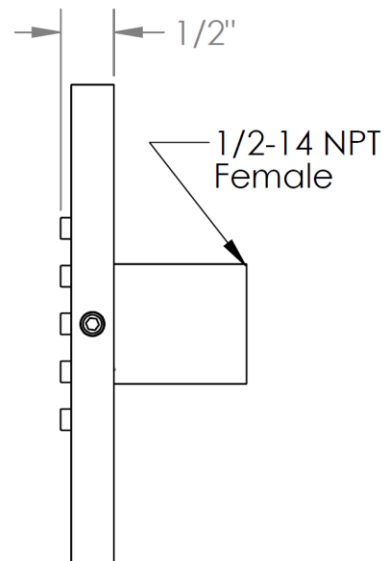

**SS-BS500SQ**

Flat Easy Clean Body Spray

Supply Connection Type: 1/2" NPT Female

4" x 4"

Meets the applicable requirements of ASME A112.18.1-2005/CSA B125.1-05, entitled "Plumbing Supply Fittings"

**WATERMARK DESIGNS 9/13/2018**