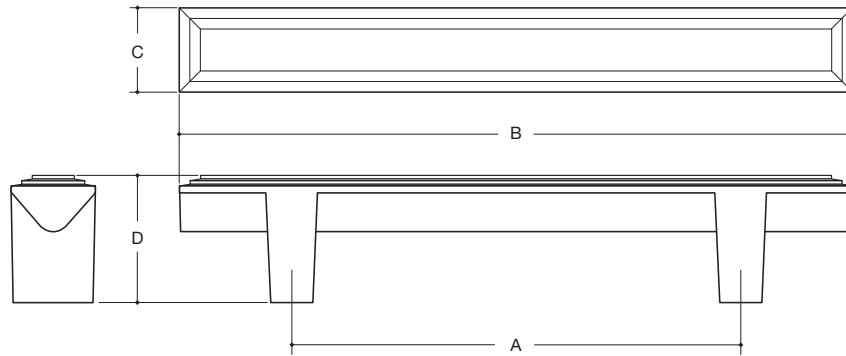

# WATER STREET

LAKWOOD NEW YORK

		<b>A</b>	<b>B</b>	<b>C</b>	<b>D</b>
7312	PULL	3"	4-1/2"	3/4"	1-1/8"
7264	PULL	4"	6"	3/4"	1-1/8"
7441	PULL	6"	8"	3/4"	1-1/8"
7461	PULL	8"	11"	1"	2"
7291	APPLIANCE PULL	12"	15"	1"	2-1/8"