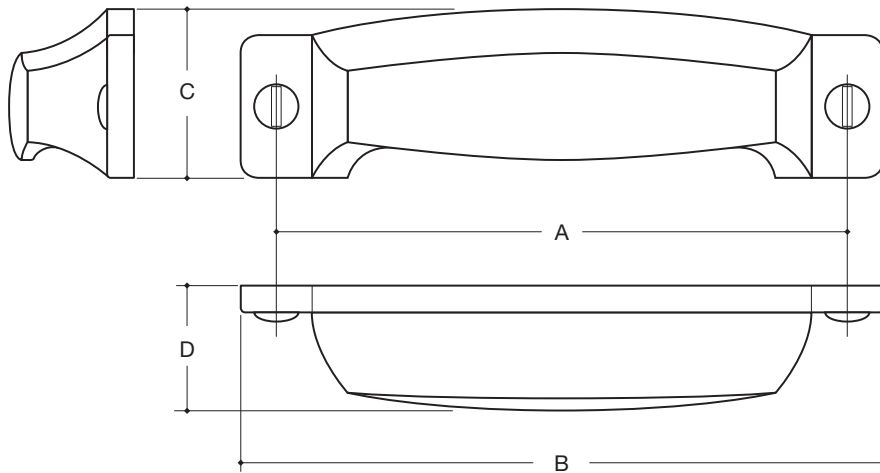

WATER STREET

LAKWOOD NEW YORK

		A	B	C	D
7377	CUP PULL	4"	4-1/2"	1-3/16"	7/8"

Hand hammering available.
Made to order with standard lead time of 2 - 4 weeks, dependent on finish selected.
Expediting availability determined by the production levels at the time of order. Upcharge applies.
Items that are available for Quick Ship will ship within 24 hours.