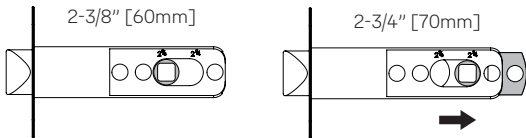

TUBULAR ENTRY SET

1. Door Prep • Prepare la Puerta

2. Select Proper Backset • Seleccione distancia apropiada

DEADBOLT LATCH
PESTILLO CERROJO

PASSAGE LATCH
PESTILLO PASAJE

3. Install the Latch, Strike, and Dust Box • Instale el pestillo, las placas, y caja antipolvo

4. Install Deadbolt • Instale el Cerrojo

5. Install Exterior Handle and Interior Knob/Lever • Instale la manija y la perilla/manija interior

600 Baldwin Park Blvd., City of Industry, CA 91746
yalehome.com 1-800-356-2741

© Copyright 2020. All rights reserved.
Reproduction in whole or in part without the
express written permission of ASSA ABLOY
Residential Group is prohibited.