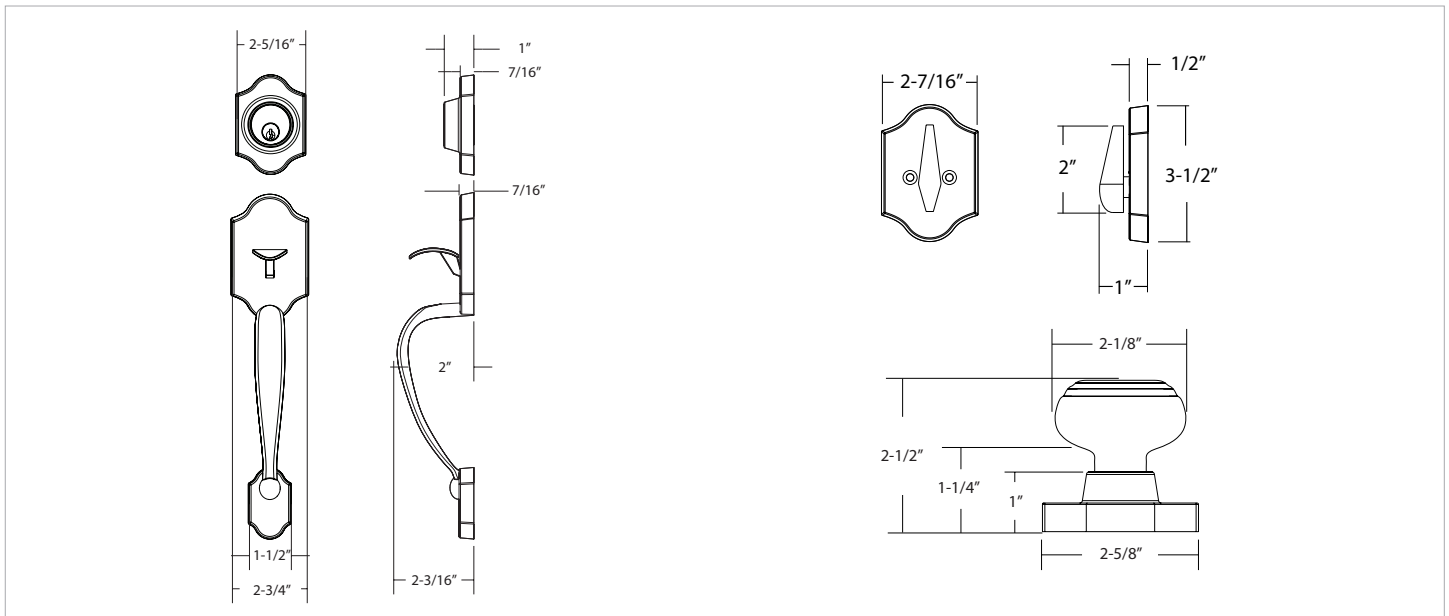

# EXPRESSIONS™ SERIES

Style  
Knob  
Finishes

**Everly  
Lewiston**  
Polished Brass (US3)  
Oil Rubbed Bronze (US10B)  
Satin Nickel (US15)  
Polished Chrome (US26)

Door Specs 2-1/8" Face Bore, 1" Edge Bore  
5-1/2" Center to Center Door Prep  
1" x 2-1/4" Radius Corner

Latch 2-3/8" or 2-3/4" Adjustable latch,  
Radius Corner

Door Thickness 1-3/8" to 1-3/4"

Cylinder SC1  
KW1 Optional  
WR5 Optional

Handing Universal handing

Description	Function	Polished Brass	Oil Rubbed Bronze	Satin Nickel	Polished Chrome
Everly Entry Set with Lewiston Knob, Schlage Keyway	Single Cylinder	YEVY44.LTNUS3	YEVY44.LTNUS10B	YEVY44.LTNUS15	YEVY44.LTNUS26
Everly Entry Set with Lewiston Knob, Kwikset Keyway	Single Cylinder	KYEVY44.LTNUS3	KYEVY44.LTNUS10B	KYEVY44.LTNUS15	KYEVY44.LTNUS26
Everly Entry Set with Lewiston Knob, Weiser Keyway	Single Cylinder	WYEVY44.LTNUS3	WYEVY44.LTNUS10B	WYEVY44.LTNUS15	WYEVY44.LTNUS26