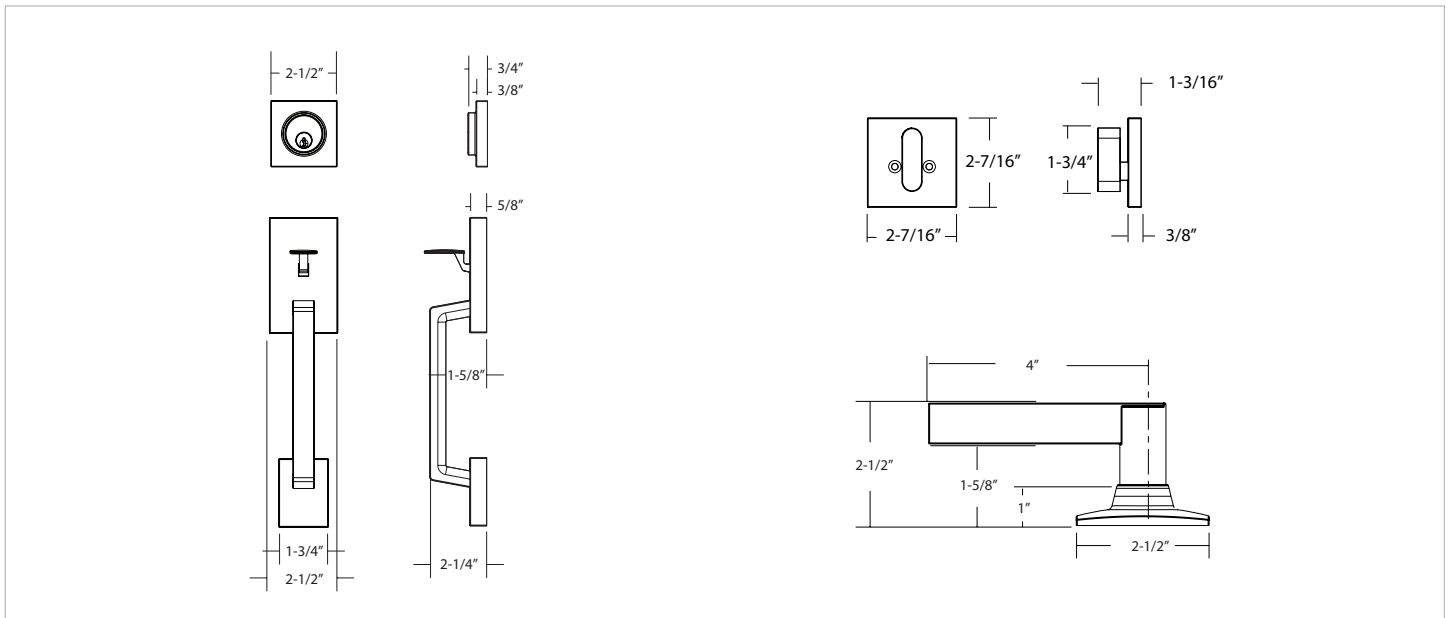

EXPRESSIONS™ SERIES

Style
Lever
Finishes

**Marcel
Nils**
Satin Brass (US4)
Satin Nickel (US15)
Flat Black (US19)
Polished Chrome (US26)

Door Specs	2-1/8" Face Bore, 1" Edge Bore 5-1/2" Center to Center Door Prep 1" x 2-1/4" Radius Corner
Latch	2-3/8" or 2-3/4" Adjustable latch, Radius Corner
Door Thickness	1-3/8" to 1-3/4"
Cylinder	SC1 KW1 Optional WR5 Optional
Handing	Universal handing

Description	Function	Satin Brass	Satin Nickel	Flat Black	Polished Chrome
Marcel Entry Set with Nils Lever, Schlage Keyway	Single Cylinder	YMRC44.NILUS4	YMRC44.NILUS15	YMRC44.NILUS19	YMRC44.NILUS26
Marcel Entry Set with Nils Lever, Kwikset Keyway	Single Cylinder	KYMRC44.NILUS4	KYMRC44.NILUS15	KYMRC44.NILUS19	KYMRC44.NILUS26
Marcel Entry Set with Nils Lever, Weiser Keyway	Single Cylinder	WYMRC44.NILUS4	WYMRC44.NILUS15	WYMRC44.NILUS19	WYMRC44.NILUS26