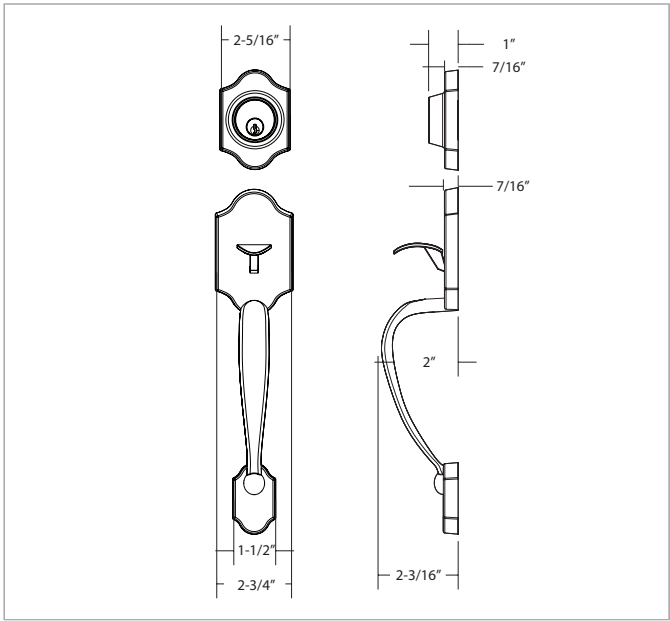

# EXPRESSIONS™ SERIES

Style  
Finishes

**Everly**  
Polished Brass (US3)  
Oil Rubbed Bronze (US10B)  
Satin Nickel (US15)  
Polished Chrome (US26)

Door Specs	2-1/8" Face Bore, 1" Edge Bore 5-1/2" Center to Center Door Prep 1" x 2-1/4" Radius Corner
Latch	2-3/8" or 2-3/4" Adjustable latch, Radius Corner
Door Thickness	1-3/8" to 1-3/4"
Cylinder	SC1 KW1 Optional WR5 Optional
Handing	Universal handing

**Description**  
Everly Trim, Schlage Keyway  
Everly Trim, Kwikset Keyway  
Everly Trim, Weiser Keyway

**Function**  
Single Cylinder  
Single Cylinder  
Single Cylinder

**Polished Brass**  
YEVY42.US3  
KYEVY42.US3  
WYEVY42.US3