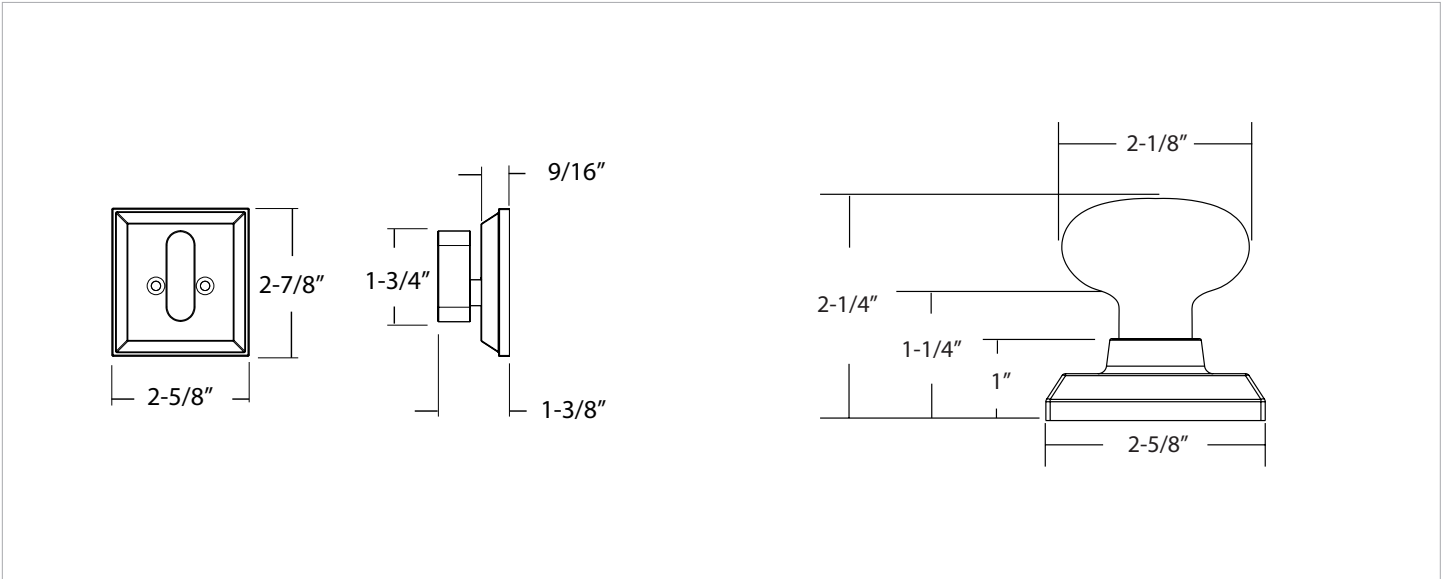

# EXPRESSIONS™ SERIES

**Style** **Ellington**  
**Knob** Walker  
**Finishes** Oil Rubbed Bronze (US10B)  
 Satin Nickel (US15)  
 Flat Black (US19)  
 Polished Chrome (US26)

**Door Specs** 2-1/8" Face Bore, 1" Edge Bore  
 5-1/2" Center to Center Door Prep  
 1" x 2-1/4" Radius Corner

**Door Thickness** 1-3/8" to 1-3/4"

**Handing** Universal handing

Description	Function	Oil Rubbed Bronze	Satin Nickel	Flat Black	Polished Chrome
Ellington Trim with Walker Knob	Single Cylinder	YELT43.WLKUS10B	YELT43.WLKUS15	YELT43.WLKUS19	YELT43.WLKUS26