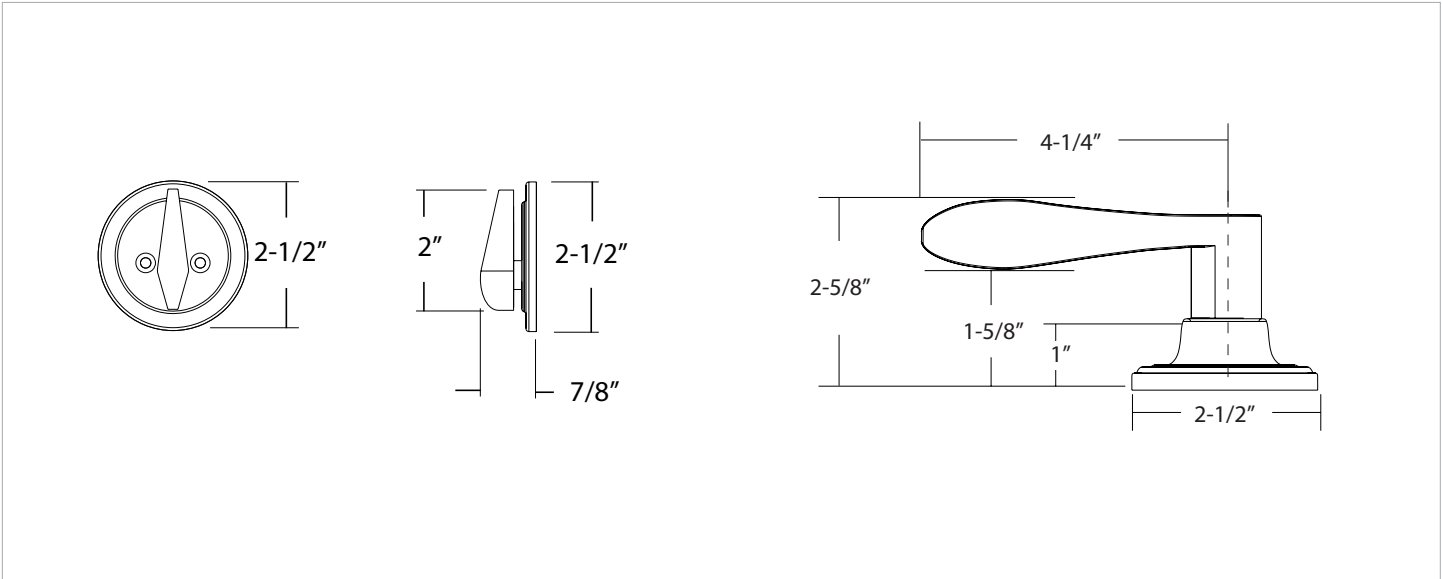

EXPRESSIONS™ SERIES

Style
Lever
Finishes

Maguire
Brunswick
Oil Rubbed Bronze (US10B)
Satin Nickel (US15)
Flat Black (US19)
Polished Chrome (US26)

Door Specs 2-1/8" Face Bore, 1" Edge Bore
5-1/2" Center to Center Door Prep
1" x 2-1/4" Radius Corner

Door Thickness 1-3/8" to 1-3/4"

Handing Specify right-handed or left-handed

Description	Function	Oil Rubbed Bronze	Satin Nickel	Flat Black	Polished Chrome
Maguire Trim with Brunswick Lever, Left Handed	Single Cylinder	YMGR43.BWKLHUS10B	YMGR43.BWKLHUS15	YMGR43.BWKLHUS19	YMGR43.BWKLHUS26
Maguire Trim with Brunswick Lever, Right Handed	Single Cylinder	YMGR43.BWKRHUS10B	YMGR43.BWKRHUS15	YMGR43.BWKRHUS19	YMGR43.BWKRHUS26