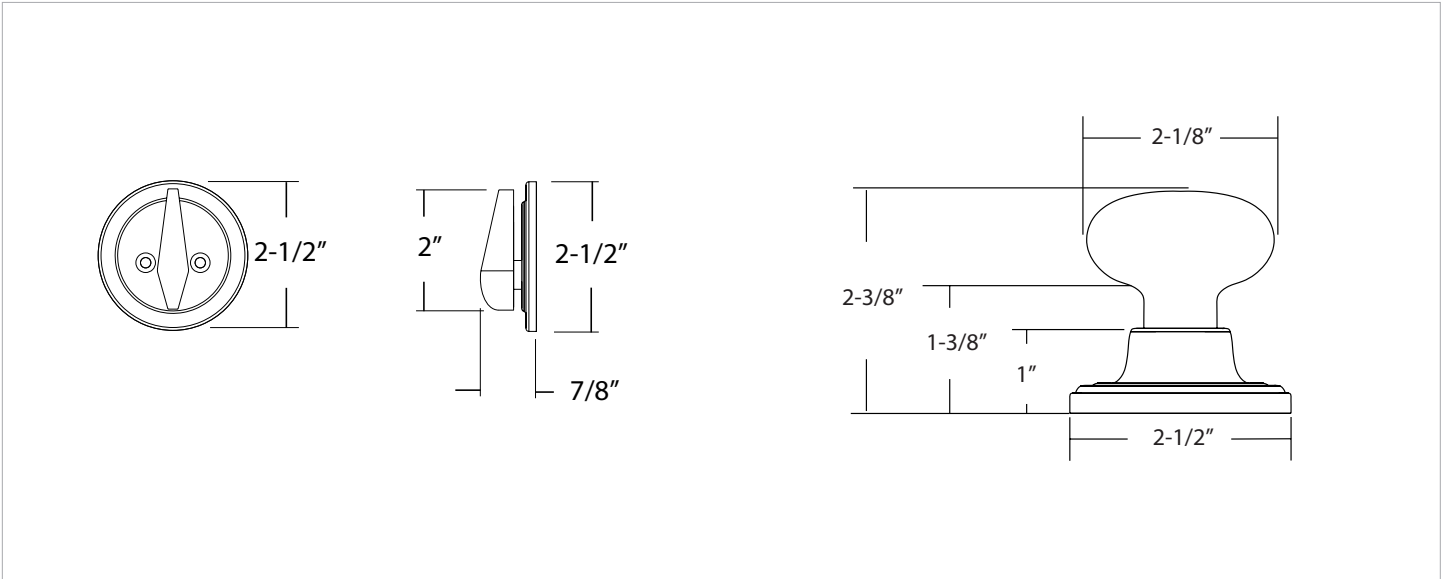

EXPRESSIONS™ SERIES

Style **Maguire**
 Knob Walker
 Finishes Oil Rubbed Bronze (US10B)
 Satin Nickel (US15)
 Flat Black (US19)
 Polished Chrome (US26)

Door Specs 2-1/8" Face Bore, 1" Edge Bore
 5-1/2" Center to Center Door Prep
 1" x 2-1/4" Radius Corner

Door Thickness 1-3/8" to 1-3/4"

Handing Universal handing

Description	Function	Oil Rubbed Bronze	Satin Nickel	Flat Black	Polished Chrome
Maguire Trim with Walker Knob	Single Cylinder	YMGR43.WLKUS10B	YMGR43.WLKUS15	YMGR43.WLKUS19	YMGR43.WLKUS26