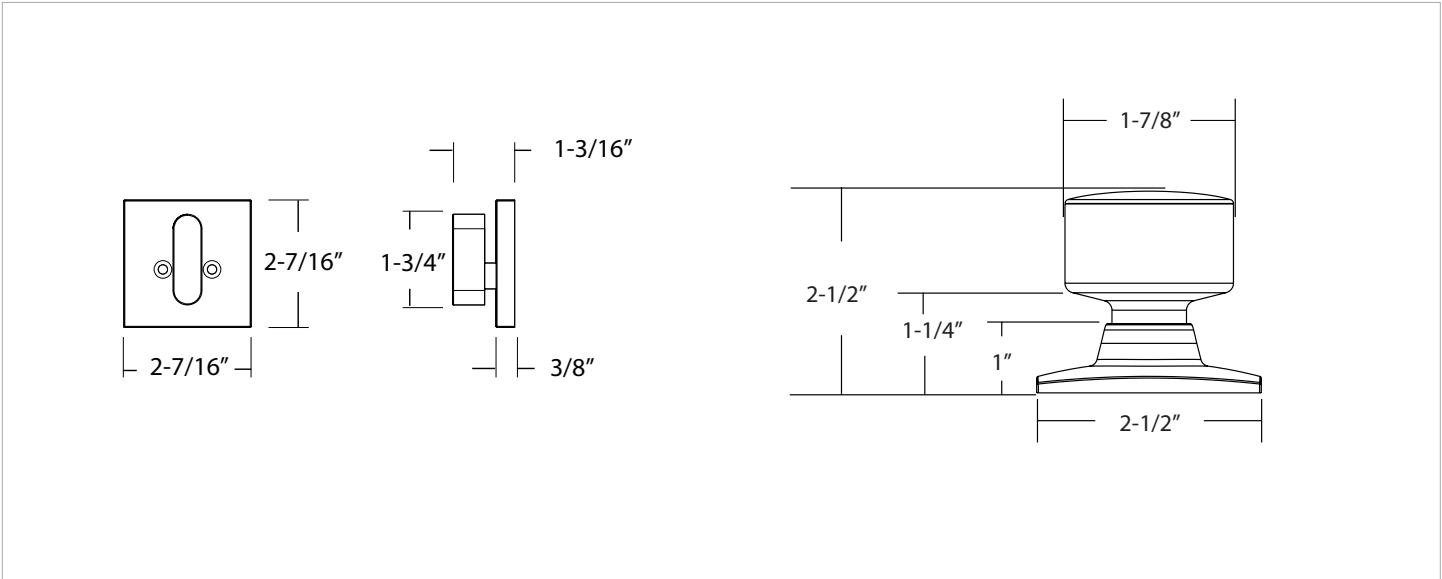

EXPRESSIONS™ SERIES

Style **Marcel**
 Knob **Dylan**
 Finishes **Satin Brass (US4)**
Satin Nickel (US15)
Flat Black (US19)
Polished Chrome (US26)

Door Specs **2-1/8" Face Bore, 1" Edge Bore**
5-1/2" Center to Center Door Prep
1" x 2-1/4" Radius Corner

Door Thickness **1-3/8" to 1-3/4"**

Handing **Universal handing**

Description	Function	Satin Brass	Satin Nickel	Flat Black	Polished Chrome
Marcel Trim with Dylan Knob	Single Cylinder	YMRC43.DYLUS4	YMRC43.DYLUS15	YMRC43.DYLUS19	YMRC43.DYLUS26