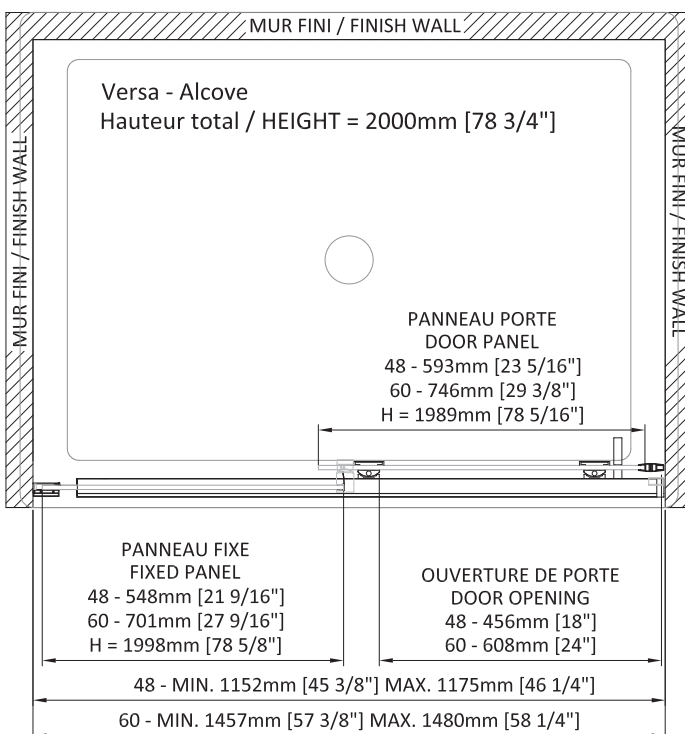

VERSA

SHOWER DOOR

ALCOVE 1 DOOR, 1 FIXED

INSERTION CHOICE : WHITE, CHROME, NICKEL, BLACK, GOLD

Door 48" : DVR4800ASTC_1

Box #1 :
80 1/2" x 25 1/8" x 1 5/8"
2044 mm x 638 mm x 40 mm
80.47 lbs (36.5 kg)

Box #2 :
81 1/8" x 27" x 1 3/4"
2060 mm x 685 mm x 45 mm
81.02 lbs (36.75 kg)

Door 60" : DVR6000ASTC_1

Box #1 :
80 1/2" x 30 3/4" x 1 5/8"
2035 mm x 780 mm x 40 mm
94.8 lbs (43 kg)

Box #2 :

81 1/8" x 32 7/8" x 1 3/4"
2060 mm x 835 mm x 45 mm
88.74 lbs (40.25 kg)

Insertion choices:

White : 1
Chrome : 2
Nickel : 4
Black : 7
gold : 5

Total number of boxes : 2

The Dimensions are subject to manufacturer's tolerance and may change without notice

- Large door opening
- Reversible left or right
- Height of 78 3/4" (2000mm)
- Interior and exterior double handle in polished stainless-steel
- Zitta clip opens for easy cleaning of the door
- Fixed panel and door panel 8mm
- ZittaClean stain resistant glass treatment
- Soft rolling guaranteed for life
- Magnetic closing
- Fixed panel secured with a squeeze gasket
- Finishing caps on extrusions
- Aluminium threshold with sealing gasket
- Door stopper
- Anti-jump bearings keep the door on the rail
- Frictionless door sill guide
- Solid door bottom anchor
- Double vertical seals
- Safe tempered glass with polished edges
- Adjustment of the level of the top rail and adjustment of door panel level by the rollers
- Adjustment of the fixed panel level by the wall extrusion (1" - 25mm)
- Choice of colors for the exterior extrusions