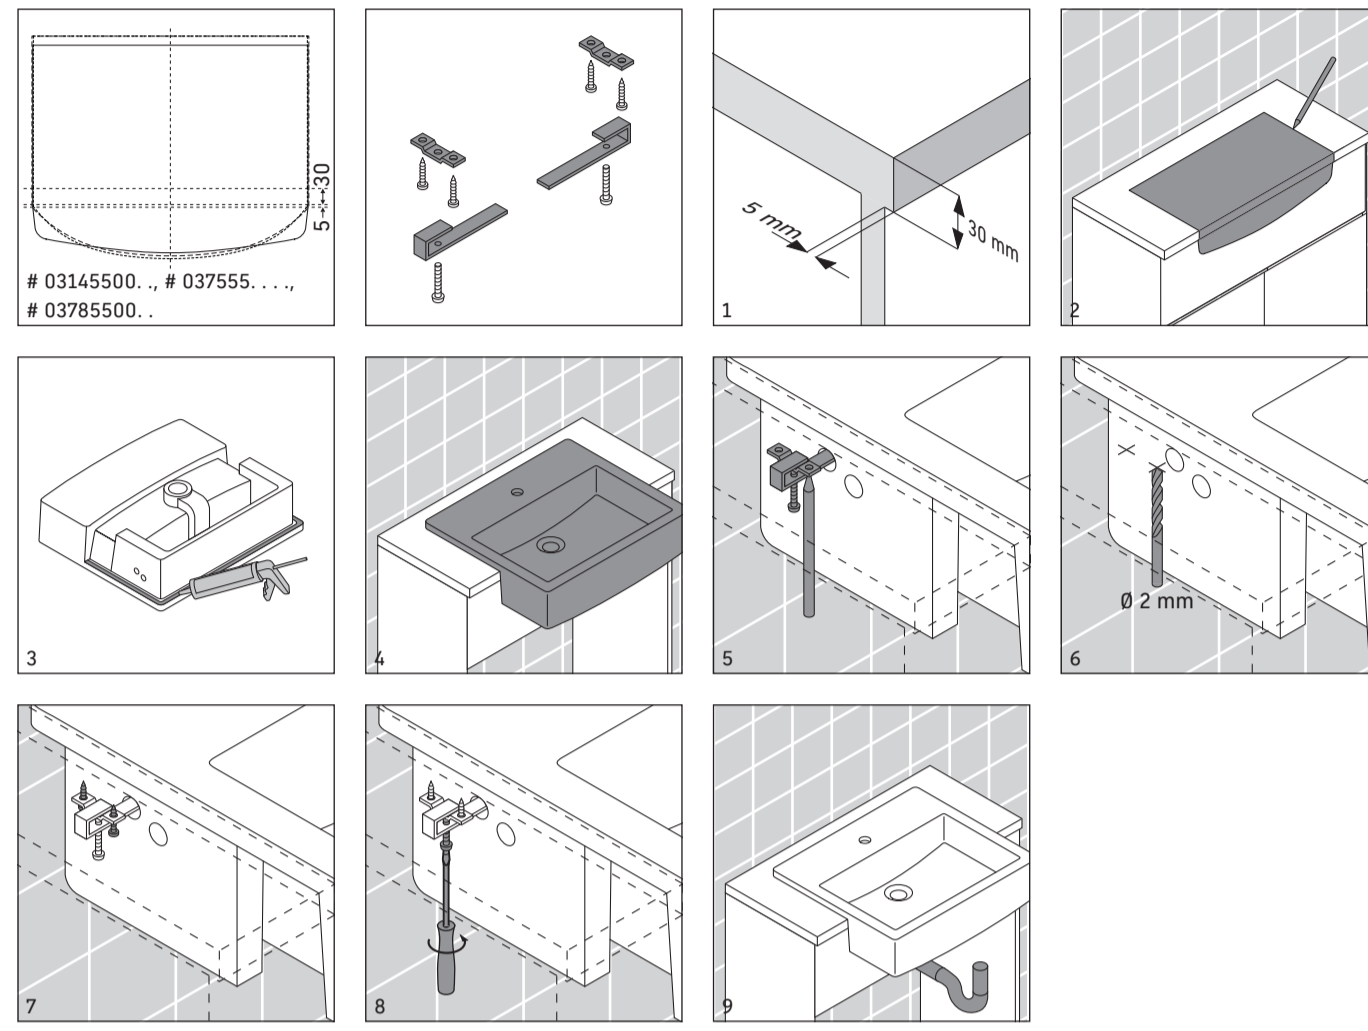

MA_51301/15.12.11 2

DURASTYLE, #037555...

ME by Starck, #03785500...

VERO, #03145500...