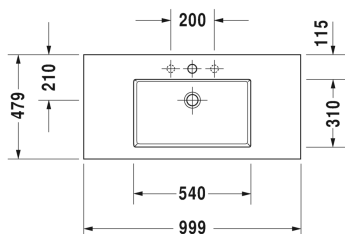

L-Cube Furniture washbasin c-bonded with vanity wall mounted # LC6928 N/O

|< 1000 mm >|

Furniture washbasin c-bonded with vanity wall mounted	Dimension	Weight	Order number
2 drawers, upper drawer including cut-out for siphon and siphon cover, without overflow, with tap platform, ceramic covered slotted waste included, space saving siphon included			
Colors			
M07 Concrete Grey Matt Decor M11 Cashmere Oak M12 Brushed Oak Real wood veneer M13 American Walnut Real wood veneer M16 Black Oak M18 White Matt Decor M21 Walnut Dark Decor M22 White High Gloss Decor M30 Natural Oak M35 Oak Terra M38 Dolomiti Grey High Gloss Lacquer M40 Black High Gloss Lacquer M43 Basalt Matt Decor M49 Graphite Matt Decor M53 Chestnut Dark Decor M69 Brushed Walnut Real wood veneer M71 Mediterranean Oak Real wood veneer M72 Brushed Dark Oak Real wood veneer M75 Linen Decor M79 Natural Walnut Decor M80 Graphit Super Matt M85 White High Gloss Lacquer M86 Cappuccino High Gloss Lacquer M89 Flannel Grey High Gloss Lacquer M90 Flannel Grey Satin Matt Lacquer M91 Taupe Matt Decor			
Variant			
furniture washbasin Vero Air included	1000 x 480 mm		LC6928 N/O
Infobox			
Price, please see page XXX, # LC 6927 and LC 6928 are available from stock: 0 = with one faucet hole, 22-White High Gloss, 69- Brushed Walnut, This product is only available in the combination with the ceramic series Vero Air and the furniture series L-Cube, The c-bonded frame is permanently bonded to the washbasin and is delivered together with the vanity unit as one unit, Washbasin not available in WonderGliss, Ceramic is attached to the wall via a separate enclosed mounting rail, hanger bolts for the mounting rail are not included in the delivery, follow mounting instructions, Description of furniture washbasin c-bonded on page XXX, # UV 971507777 optional, lay-in component only for LC692801212, LC692807272, # UV 971507777 available from stock. Price XXX CNY, # LC 692801212, LC692807272 available from stock. Price XXX CNY, Interior modules can not be retrofitted and are factory installed., Balance to terms of furniture, Please specify when ordering: , - interior system yes / no, - walnut 77 or maple 78, - tap hole (N = without tap hole: •, 0 = with one tap hole: p)			
Accessory			
Additional modules Interior system in solid wood, for cabinet widths 1000 mm	1000 mm		UV9976