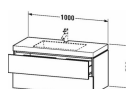

L-Cube Furniture washbasin c-bonded with vanity wall mounted # LC6928 N/O

|< 1000 mm >|

Furniture washbasin c-bonded with vanity wall mounted	Dimension	Weight	Order number
2 drawers, upper drawer including cut-out for siphon and siphon cover, without overflow, with tap platform, ceramic covered slotted waste included, space saving siphon included			
Colors			
M07 Concrete Grey Matt Decor M11 Cashmere Oak M12 Brushed Oak Real wood veneer M13 American Walnut Real wood veneer M16 Black Oak M18 White Matt Decor M21 Walnut Dark Decor M22 White High Gloss Decor M30 Natural Oak M35 Oak Terra M38 Dolomiti Grey High Gloss Lacquer M40 Black High Gloss Lacquer M43 Basalt Matt Decor M49 Graphite Matt Decor M53 Chestnut Dark Decor M69 Brushed Walnut Real wood veneer M71 Mediterranean Oak Real wood veneer M72 Brushed Dark Oak Real wood veneer M75 Linen Decor M79 Natural Walnut Decor M80 Graphit Super Matt M85 White High Gloss Lacquer M86 Cappuccino High Gloss Lacquer M89 Flannel Grey High Gloss Lacquer M90 Flannel Grey Satin Matt Lacquer M91 Taupe Matt Decor			
Variant			
furniture washbasin Vero Air included	1000 x 480 mm		LC6928 N/O
Infobox			
Price, please see page XXX, # LC 6927 and LC 6928 are available from stock: 0 = with one faucet hole, 22-White High Gloss, 69- Brushed Walnut, This product is only available in the combination with the ceramic series Vero Air and the furniture series L-Cube, The c-bonded frame is permanently bonded to the washbasin and is delivered together with the vanity unit as one unit, Washbasin not available in WonderGliss, Ceramic is attached to the wall via a separate enclosed mounting rail, hanger bolts for the mounting rail are not included in the delivery, follow mounting instructions, Description of furniture washbasin c-bonded on page XXX, # UV 971507777 optional, lay-in component only for LC692801212, LC692807272, # UV 971507777 available from stock. Price XXX CNY, # LC 692801212, LC692807272 available from stock. Price XXX CNY, Interior modules can not be retrofitted and are factory installed., Balance to terms of furniture, Please specify when ordering: , - interior system yes / no, - walnut 77 or maple 78, - tap hole (N = without tap hole: •, 0 = with one tap hole: p)			
Accessory			
Additional modules Interior system in solid wood, for cabinet widths 1000 mm	1000 mm		UV9976