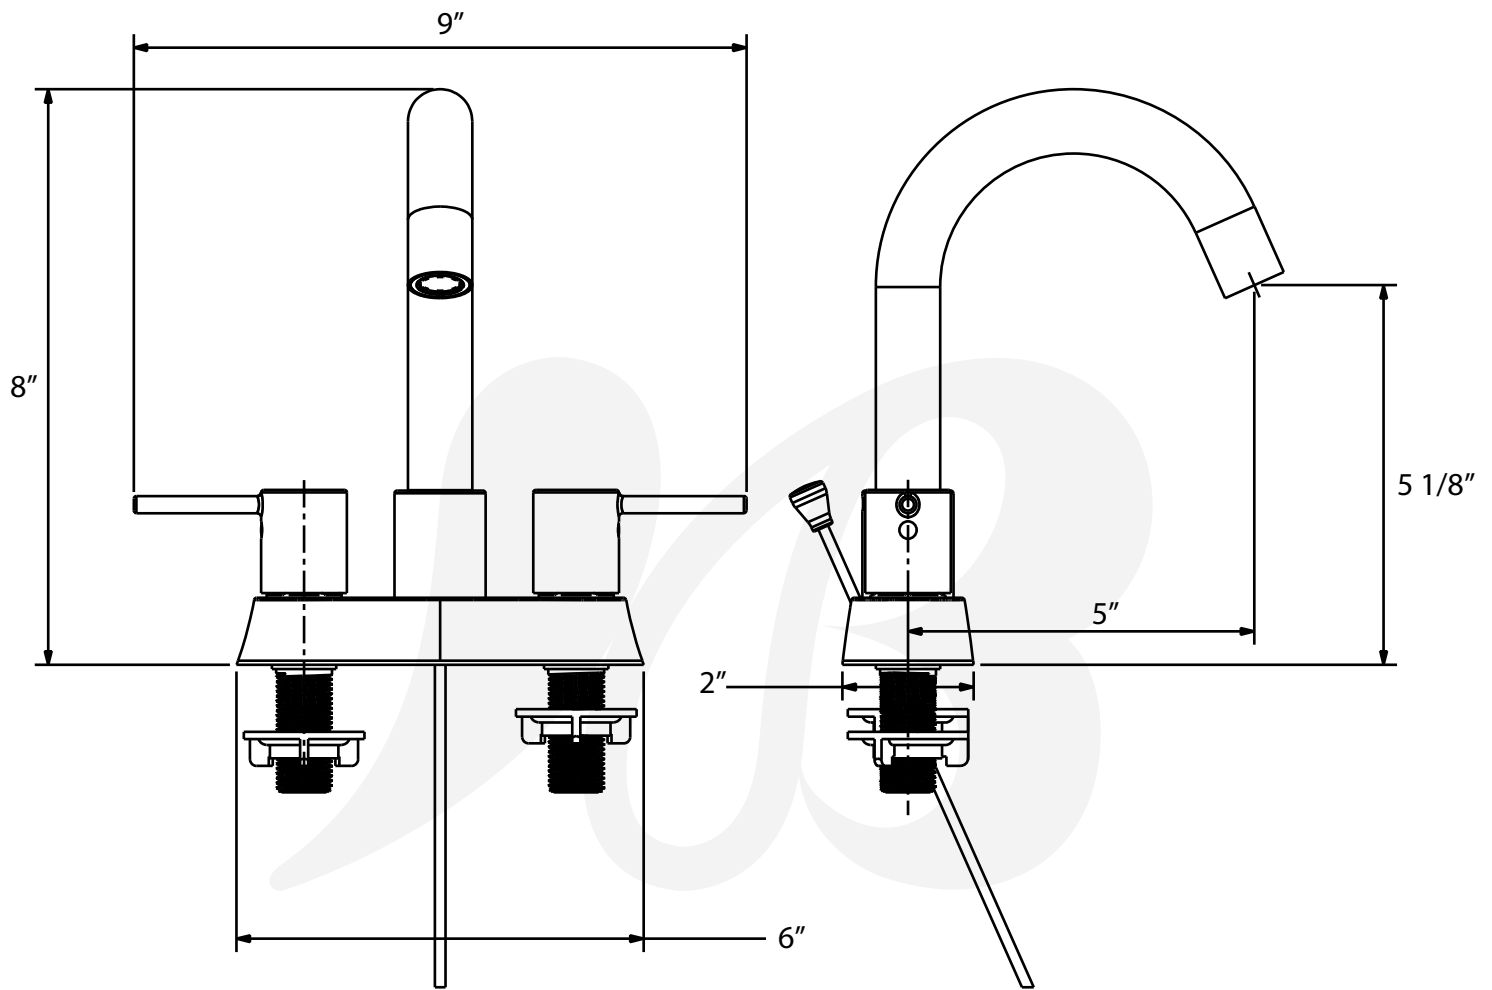

W4423801-2, W4423829-2, W4423849-2 - 4" Center Set Faucet

Description

- 4" Center set faucet
- 90° Turn ceramic disc cartridges
- 1/2" NPS connections
- 1.2 GPM @ 60 PSI
- 50-50 Pop-up drain assembly included

• W4423801-2

Colors / Finishes

- W4423801-2 - Chrome
- W4423829-2 - Satin Nickel
- W4423849-2 - Matte Black

**BREAK DOWN
Component Parts List**

23	ATBX0041	1
22	CTHZ0624	1
21	CTDN0079	1
20	ATAA0062	1
19	CTRR0095	1
18	ATBM0025	1
17	CTQP0023	2
16	CTNP0060	2
15	ATBY0188	1
14	CTKP0127	1
13	CTST0010	2
12	CTCZ0246	1
11	CTWP0075	2
10	CTBT0079	2
9	CTWR0304	2
8	ATBA0125	2
7	CTST0151	2
6	CTNZ0004	2
5	CTCP0072	2
4	CTHZ0623	1
3	CTST0117	3
2	CTRR0180	1
1	ATBF0219	1
NO.	Part No	Qty