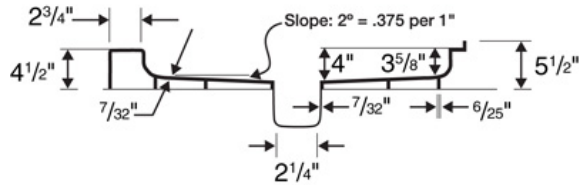

SS-36NEO 36" Neo-Angle Shower Pan

Model number:

SN00036MD

Dimensions: 36" x 36" x 6"

Installation:

Material: Swanstone

Standard Features:

- Reinforced solid surface means color and texture run all the way through and cannot wear away
- Will not mold or mildew, no grout to clean
- Coordinates with Swanstone shower and bath systems
- Pebbled, slip-resistant surface

SS-36NEO 36" Neo-Angle Shower Pan

Model number: SN00036MD

Dimensions: 36" x 36" x 6"

Installation:

Material: Swanstone

	SS-36NEO	SS-38NEO
A:	36"	38"
B:	18"	20"

Dimensions:	36 x 36 x 5 1/2 in.
Weight:	35 lbs
Shape:	NeoAngle
Drain location:	Center
Installation:	Corner Left or Right