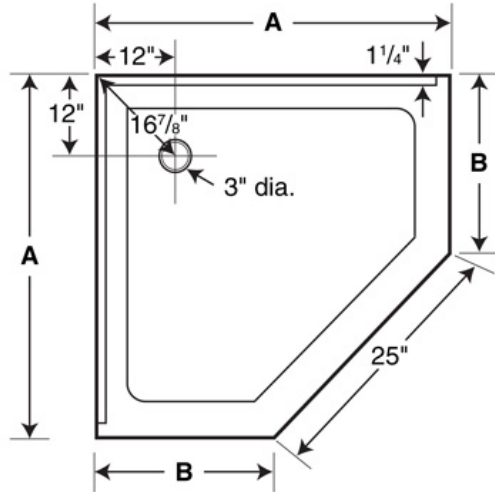

SS-36NEO 36" Neo-Angle Shower Pan

Model number:

SN00036MD

Dimensions: 36" x 36" x 6"

Installation:

Material: Swanstone

Standard Features:

- Reinforced solid surface means color and texture run all the way through and cannot wear away
- Will not mold or mildew, no grout to clean
- Coordinates with Swanstone shower and bath systems
- Pebbled, slip-resistant surface

Bisque (018)

Bone (037)

Certifications

Swan products adhere to one or more of the following certifications:

Recommended products (Visit our website for a complete list of our recommended products)

No	Description
137440	Radia Neo-angle Sliding Shower Door 36 x 36 x 71 1/2 in. 6 mm
SW000047	DWP-3696GO-1 36" x 96" Decorative Wall Panel
SW000048	DWP-3696TN-1 36" x 96" Decorative Wall Panel

SS-36NEO 36" Neo-Angle Shower Pan

Model number: SN00036MD

Dimensions: 36" x 36" x 6"

Installation:

Material: Swanstone

	SS-36NEO	SS-38NEO
A:	36"	38"
B:	18"	20"

Dimensions:	36 x 36 x 5 1/2 in.
Weight:	35 lbs
Shape:	NeoAngle
Drain location:	Center
Installation:	Corner Left or Right