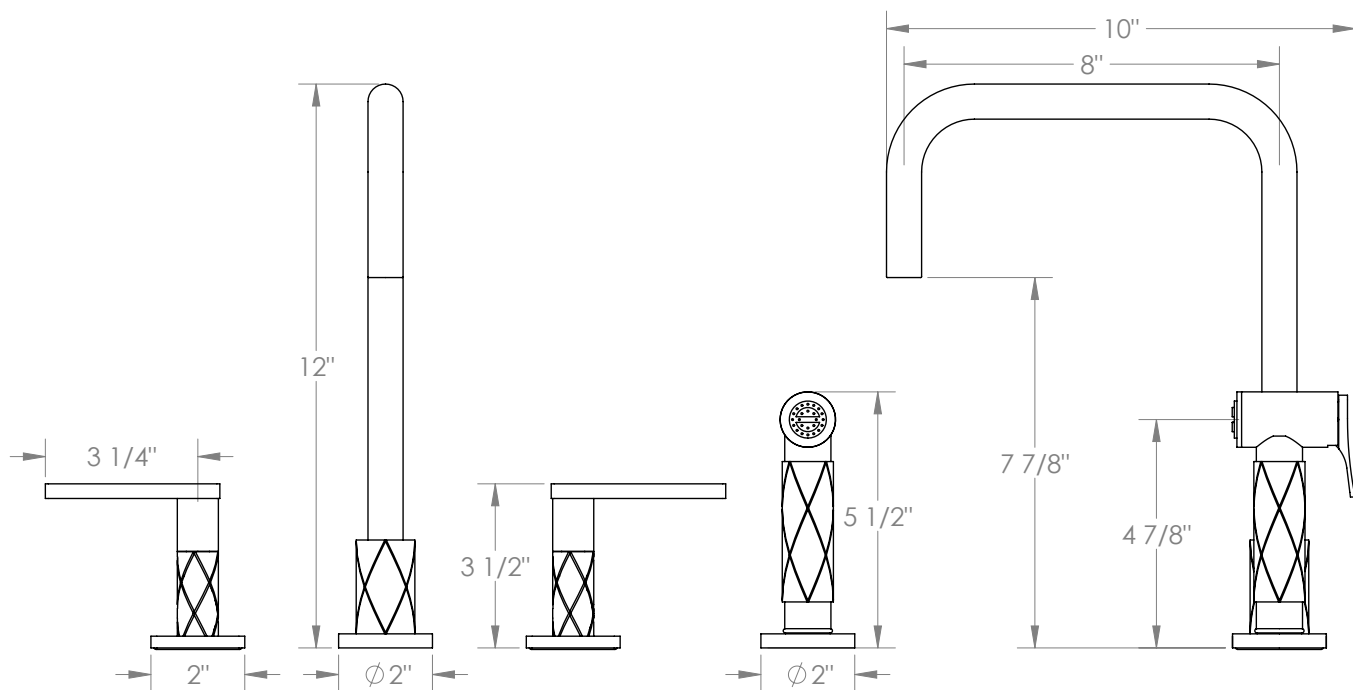

WATERMARK

BROOKLYN, NEW YORK

Lily
71-7.1-LLD4

Deck Mounted, Two Handle Faucet with Side Spray

- Side Spray Hose Length: 50" (Final Length May Vary)
- Fits Deck Up To 1-3/4" Thick
- Recommended Mounting Hole: 1-3/8"
- All Lead-Free Brass Construction
- Flow Rate: 1.75 GPM
- 1/4 Turn Ceramic Cartridge
- 360° Rotating Spout
- Professional Installation Required

Available in all finishes shown on the [Watermark Designs website](https://www.watermark-designs.com)

Meets the applicable requirements of ASME A112.18.1-2005/CSA B125.1-05, entitled "Plumbing Supply Fittings".

Watermark Designs reserves the right to make revisions without notice to produce specifications. All product dimensions are nominal.

02/2022

350 Dewitt Ave. Brooklyn, NY 11207 USA | T: 1 718 257 2800 | F: 1 718 257 2144 | customerservice@watermark-designs.com